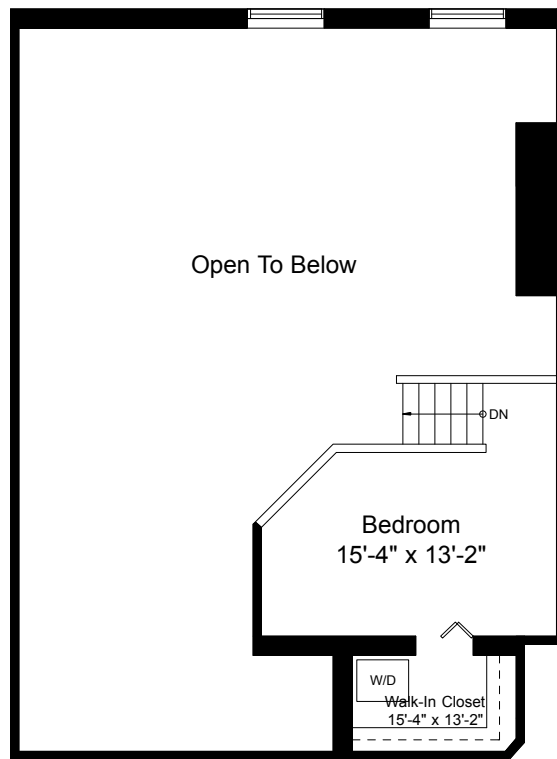

**First Floor Plan**  
Ceiling Height = 11'-10"

**Second Floor Plan**  
Ceiling Height = 7'-8"

130 Appleton Street, Unit 2C  
Boston, MA 02116

1

**Completed: October 2020**

**Note:** Dimensions are not guaranteed and are provided for informational purposes only. Individual room dimensions are not used to calculate overall square footage.

**NATIONAL**  
FLOOR PLANS  
& PHOTOGRAPHY  
(800) 328-0217